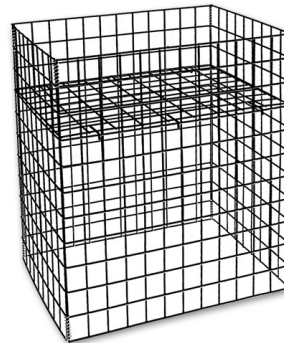

Dump Bins & Dump Tables

Cardboard Dump Bin
White Cardboard
Flat Pack
Dimensions: 460x460x720mmH
\$30.45ea (DISP)
Does not include wheels

Pop Wheels for Cardboard Dump Bin
White Outer with Black Wheels
\$52.00 set of 4 (DB-POP)

Wire Dump Bin
Small
Colours: Black or White
Adjustable Base
Collapsible
Dimensions: 460x460x750mmH
\$77.75ea (W2W/W2B)

Wire Dump Bin
Large
Colours: Black or White
Adjustable Base
Collapsible
Dimensions: 620x460x750mmH
\$89.85ea (W3W/W3B)

Wire Dump Basket on Legs
Colours: Black or White
Ticket Holder
860mmH
Basket: 310Wx410Dx250mmH
\$81.25ea (M1500BK/M1500WH)

Extra Basket:
for Wire Dump Bin on Legs
Colours: Black or White
Dimensions: 300x270x150mmH

\$30.65ea (M1501BK/M1501WH)

Mesh Dump Table
On Wheels
Chrome
Dimensions:
1000x700x850mmH
\$338.55ea (DT2840)

Accessories:
Mesh Divider: 275mmHx665mmW
\$44.95ea (DT2840/D)

Chrome Dump Table
On Wheels
Dimensions:
1200x600x800mmH
\$440.85ea (M1701WHCH)