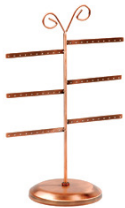

Jewellery Displays

Jewellery Bust
Black Leatherette
Available sizes:

Small: 165mmH: \$ 9.80 ea

Medium: 225mmH: \$13.95 ea

Large: 270mmH: \$17.45 ea

M3260CP
Copper 6-Branch
Earring Stand
390H x 265mmW
\$18.60

M3261CP
Copper 3-Tier
Wavy Stand
240H x 285mmW
\$14.95

M3262CP
Copper
Multi-Purpose
380H x 280mmW
\$14.95

M3263CP
Copper Revolving
4 Levels
160 x 160 x 340H
\$23.00

M3270CP
Copper Double Sided
Prongs: 145mm O.A.
300H x 180W
\$10.90

M3271CP
Copper Ornate Tree
6 Branches
190H x 180mmW
\$7.90

M3280CP
Copper Wavy
Single Level
260H x 290mmW
\$10.90

M3290CP
Copper Oval
Earring 3-Level
290H x 275mmW
\$14.95

M3294CP
Copper
Earring Stand
100H x 205mmW
\$7.90