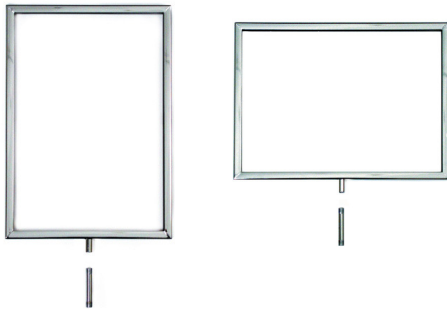

### Ticket Frame System - Adjustable Stem

#### Clear acrylic frame with chrome metal support

(T1210CA) A3 Portrait	\$ 32.55	(T1217CA) A5 Portrait	\$ 10.50
(T1211CA) A3 Landscape	\$ 32.55	(T1215CA) A5 Landscape	\$ 10.50
(T1212CA) A4 Portrait	\$ 15.80		
(T1213CA) A4 Landscape	\$ 15.80		

#### Round Base & Adjustable Stem

(T1244CH) 125mm base + (T1245CH) stem 300-600mm	\$ 15.45
(T1244CH) 125mm base + (T1246CH) stem 450-900mm	\$ 16.10
(T1248CH) 250mm base + stem 900-1800mm	\$ 46.45

#### Full chrome frame

(T1223CH) A4 Portrait	\$ 10.50
(T1224CH) A4 Landscape	\$ 10.50

Clear PVC Sleeve –  
Display your signage in ticket frames without having to laminate every time you change the sign – simply remove the old sign and insert the new one. Folded along the short side of the sleeve Available in: A3, A4, A5, A6.  
You can also easily trim these to size.